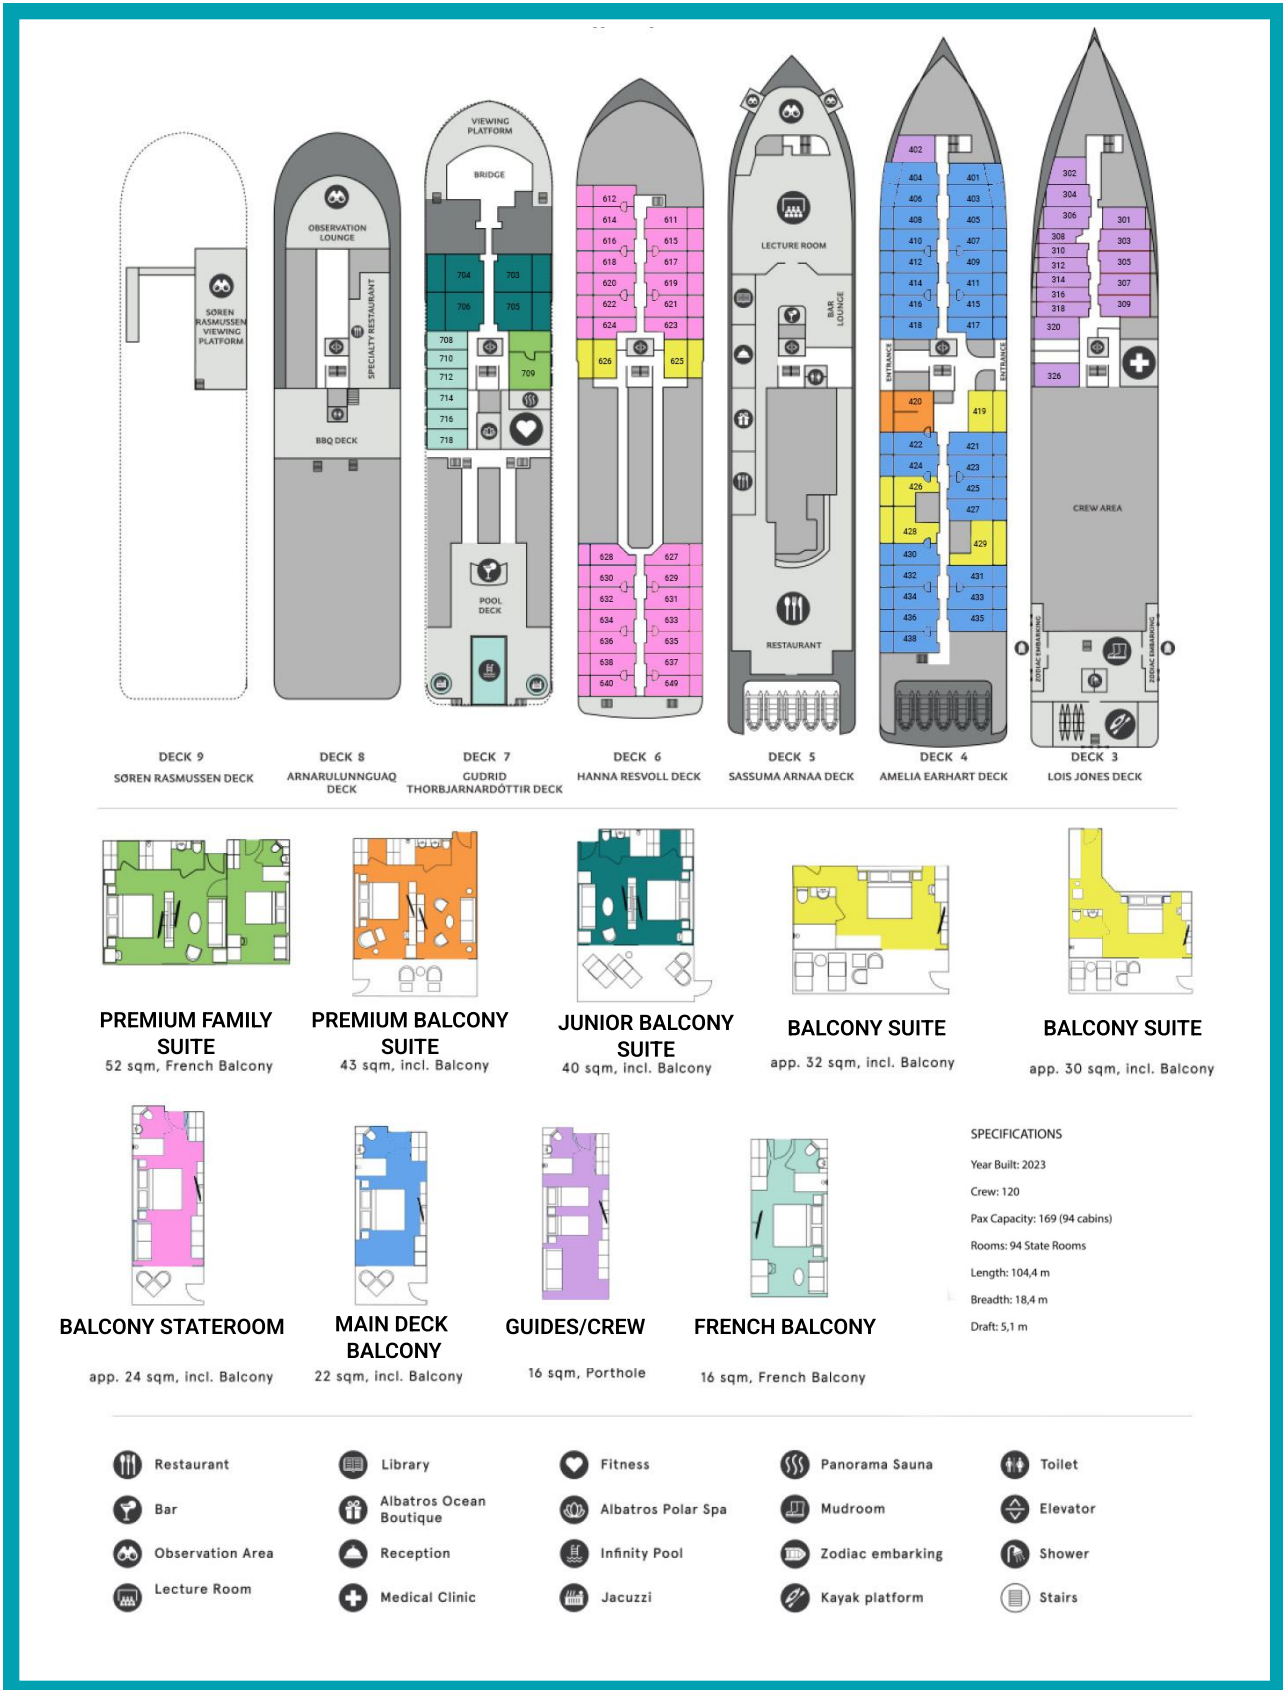

OCEAN ALBATROS DECK PLAN

PREMIUM FAMILY SUITE
52 sqm, French Balcony

PREMIUM BALCONY SUITE
43 sqm, incl. Balcony

JUNIOR BALCONY SUITE
40 sqm, incl. Balcony

BALCONY SUITE
app. 32 sqm, incl. Balcony

BALCONY SUITE
app. 30 sqm, incl. Balcony

BALCONY STATEROOM
app. 24 sqm, incl. Balcony

MAIN DECK BALCONY
22 sqm, incl. Balcony

GUIDES/CREW
16 sqm, Porthole

FRENCH BALCONY
16 sqm, French Balcony

SPECIFICATIONS

- Year Built: 2023
- Crew: 120
- Pax Capacity: 169 (94 cabins)
- Rooms: 94 State Rooms
- Length: 104,4 m
- Breadth: 18,4 m
- Draft: 5,1 m

- Restaurant
- Bar
- Observation Area
- Lecture Room
- Library
- Albatros Ocean Boutique
- Reception
- Medical Clinic
- Fitness
- Albatros Polar Spa
- Infinity Pool
- Jacuzzi
- Panorama Sauna
- Mudroom
- Zodiac embarking
- Kayak platform
- Toilet
- Elevator
- Shower
- Stairs